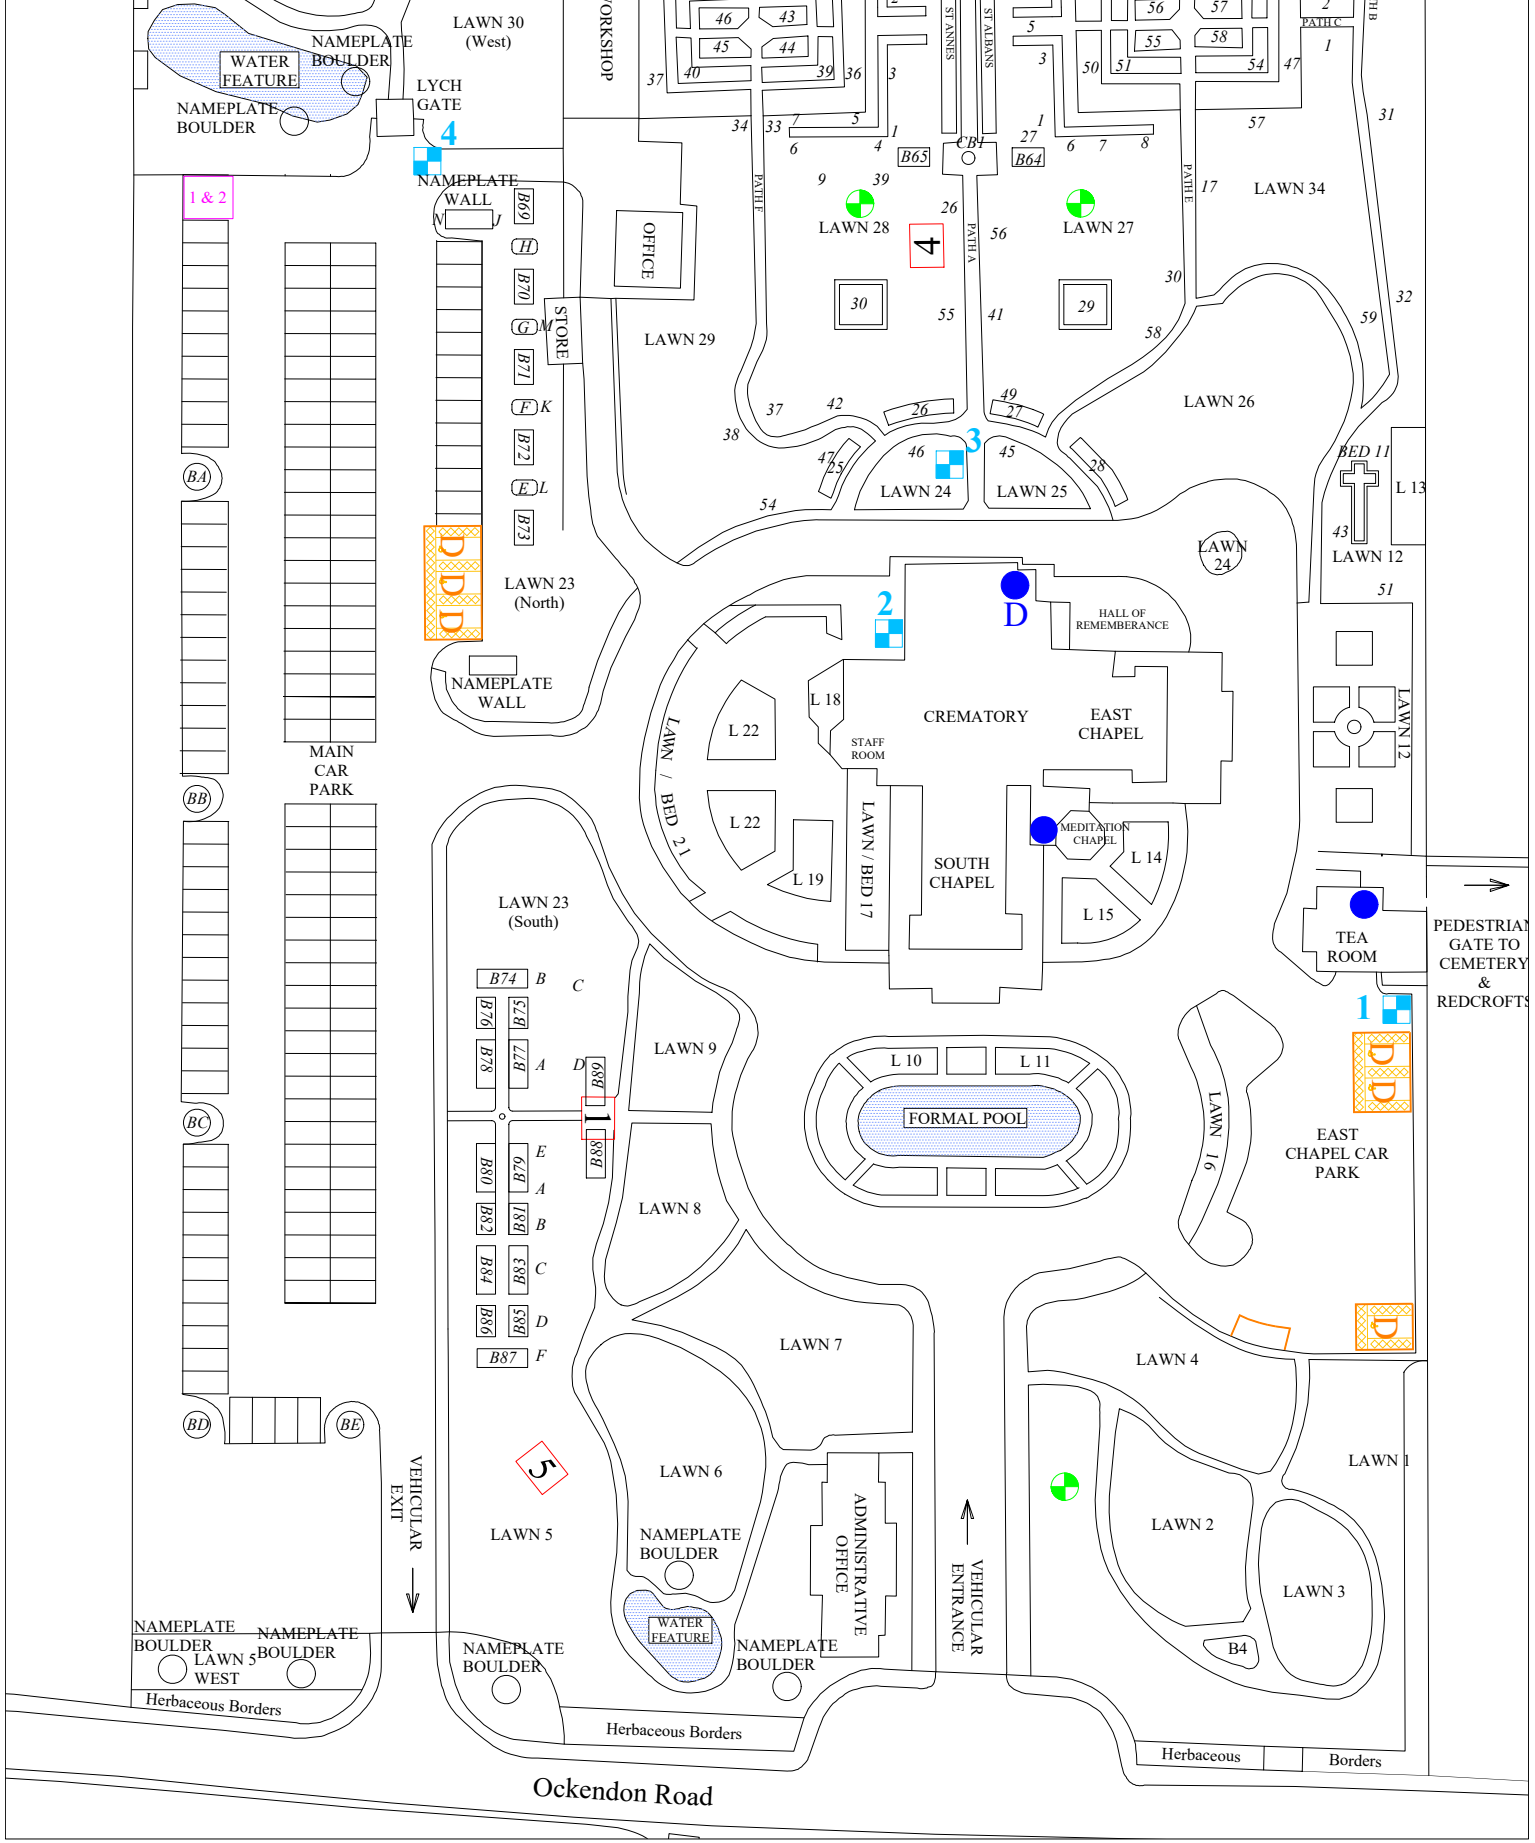

# South Essex Crematorium

## Site Map

### Entrance and Formal Gardens

- Key**
- Accessible Toilets
  - D Men's and Ladies' Toilets
  - 1 Water points
  - 5 Summer Houses
  - Dove Cote
  - D Accessible Parking Facility
  - D Drop off point

Ockendon Road