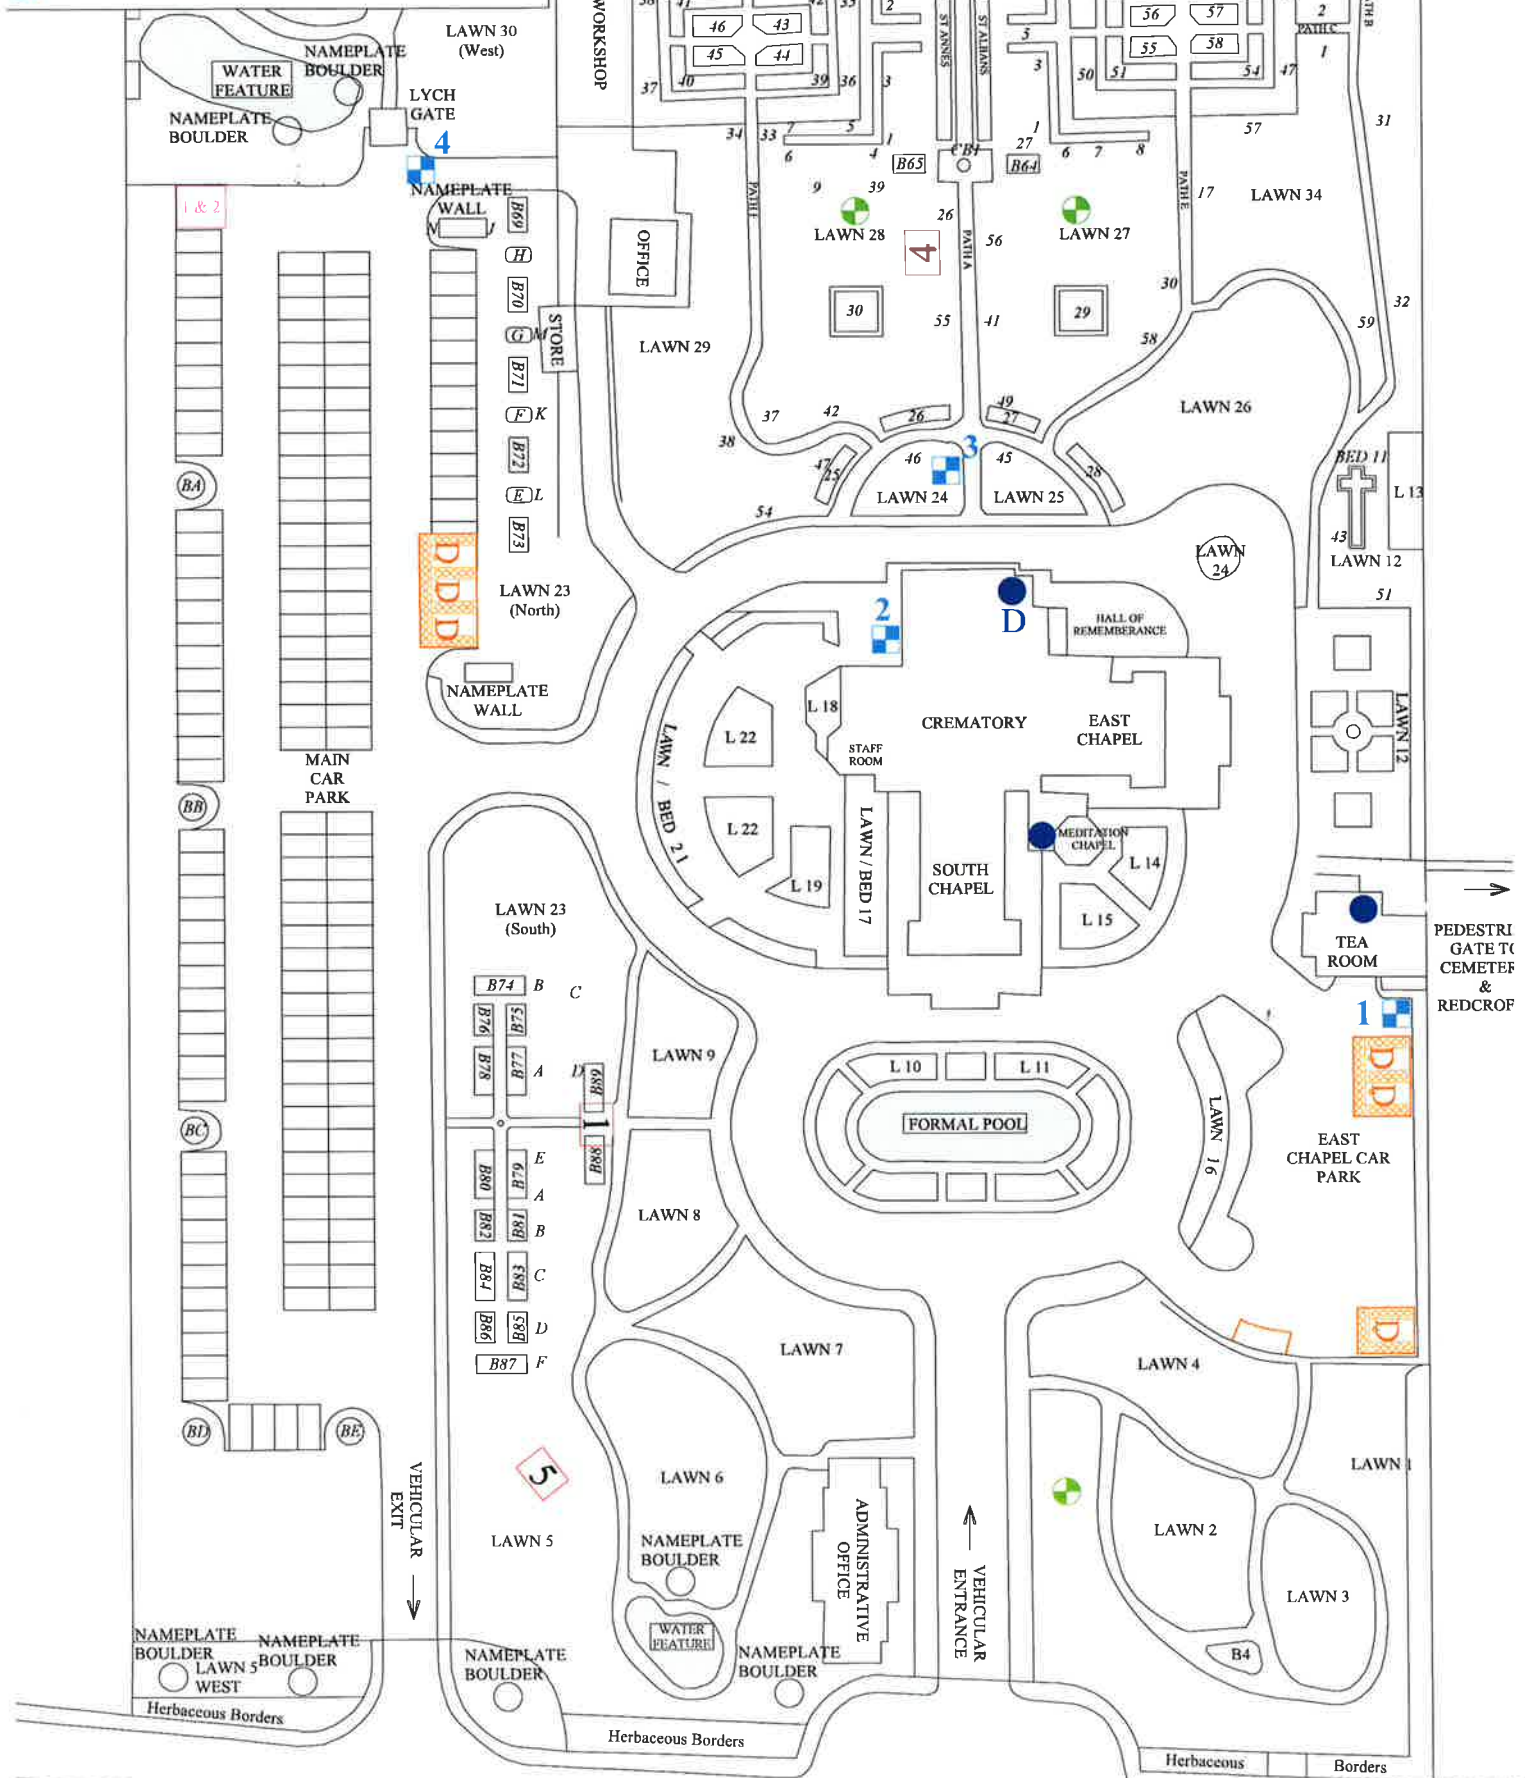

South Essex Crematorium Site Map Entrance and Formal Gardens

Key

- Accessible Toilets
- Men's and Ladies' Toilets
- Water points
- Summer Houses
- Dove Cote
- Accessible Parking Facility
- Drop off point

Ockendon Road