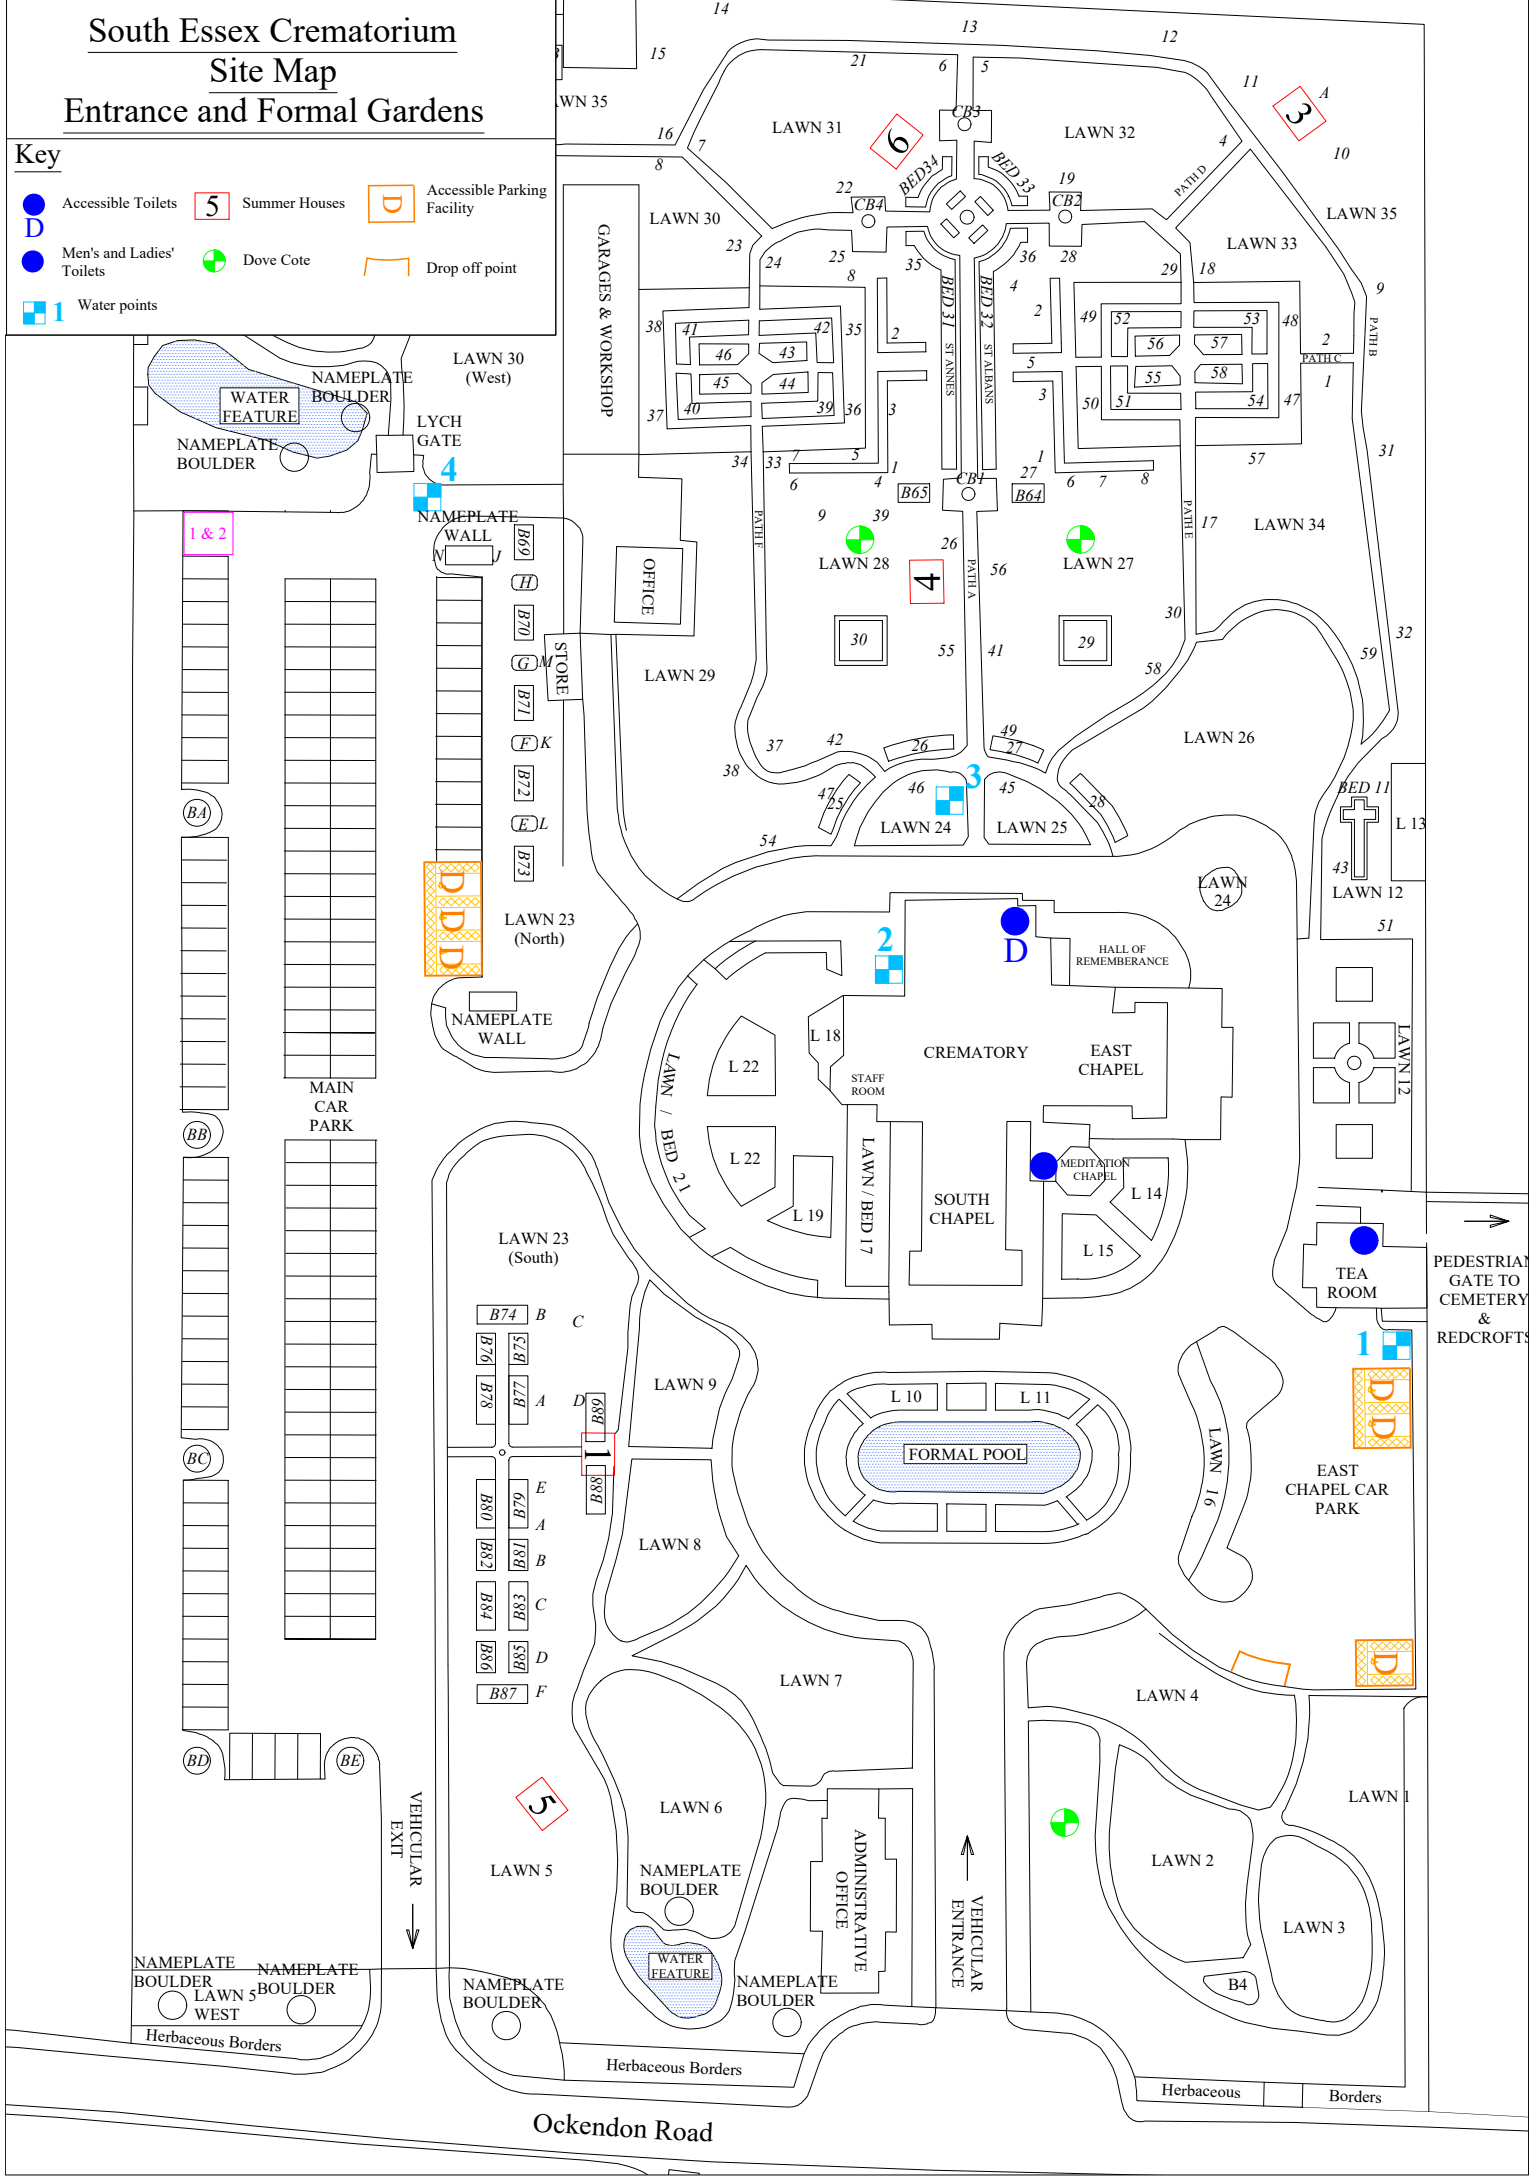

South Essex Crematorium

Site Map

Entrance and Formal Gardens

- Key**
- Accessible Toilets
 - D Men's and Ladies' Toilets
 - 1 Water points
 - 5 Summer Houses
 - Dove Cote
 - D Accessible Parking Facility
 - D Drop off point

Ockendon Road